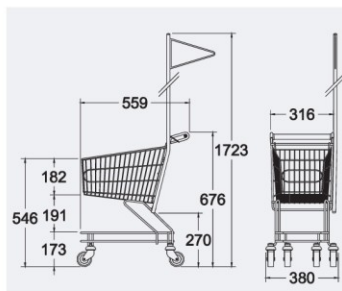

CHILDREN TROLLEY
25 L.

25 L.

ORIGINAL FOR CUSTOMIZED HANDLE

ORL

CUSTOMIZED HANDLE
LMC

VARILOC
MCVH

SMARTLOC
MDCS

STARTING CHAIN 1 mts.
CI-S1

PLASTIC BAG HOOK

GBCBA

SUPERMARKET TROLLEY CODES

1

CASCB02501
6,4 kg.

FLAG

WITH

WITHOUT

CASSB02501
5,5 kg.

x5 1,22 mts.
x10 2,04 mts.
x15 2,87 mts.
x25 4,52 mts.