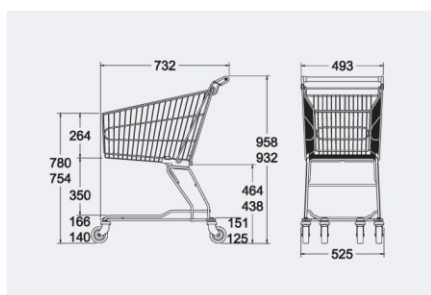

BASKET PROTECTOR SET
CPC80

CORNER PROTECTORS
CPEC

ADVERTISEMENT HOLDER
PCPCA80160

BABY SEAT WITH WARNING INSTRUCTIONS
PAPB

80 L.

x5 1,33 mts.
x10 2,08 mts.
x15 2,83 mts.
x25 4,33 mts.

SUPERMARKET TROLLEY CODES

1

2

	CASSP08001	CASSP08002
	13,9 kg.	14,9 kg.
WITHOUT		
WITH		
	CASCP08001	CASCP08002
	15,2 kg.	16,2 kg.