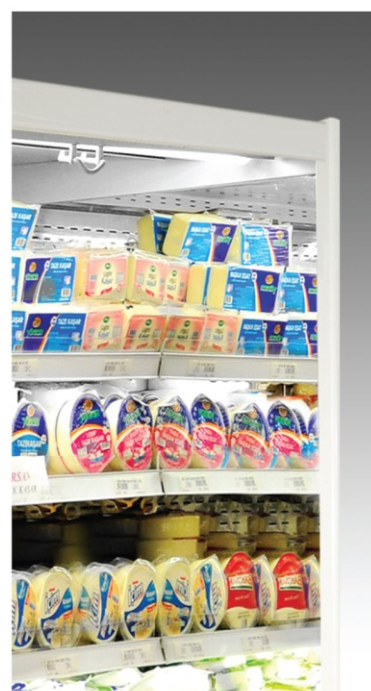

ONIX

ONIX

Onix is available in 3 variety of versions like delicatessen and dairy products (DL), fresh meat (MT) and fruit & vegetables (FV).

It is possible to customize each Onix to suit your specific store colours or to meet your own product led requirements for merchandising. Options include, cabinet exteriors and interiors in any RAL colour, many end wall combinations covering colour, mirror and glazing, profit shelving, controllers through to full cabinet branding.

The Onix Slim is designed as a slim cabinet specifically for retail areas where space is a premium. Sharing the low front height of 325mm with the Standard Onix due to the reduced case depth of 750mm, the Slim is able to be placed in many areas where a normal size cabinet would not. Available in heights 2050mm and 2200mm.

Night blind

Mirror (FV&MT)

Adjustable shelf bracket

Panaromic side panel

Closed side panel

Mirrored side panel

Accessories

Grid front riser