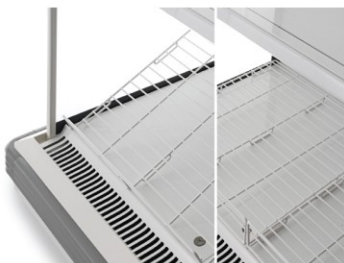

The Onix Slim is designed as a slim cabinet specifically for retail areas where space is a premium. Sharing the low front height of 325mm with the Standard Onix due to the reduced case depth of 750mm, the Slim is able to be placed in many areas where a normal size cabinet would not. Available in heights 2050mm and 2200mm.

Night blind

Mirror (FV&MT)

Adjustable shelf bracket

Panaromic side panel

Closed side panel

Mirrored side panel

Accessories

Grid front riser

Plexi front riser

Wire shelf

Plexi shelf divider

Grid shelf divider

Basin divider

Base grids

Grid shelf divider

Wire basket