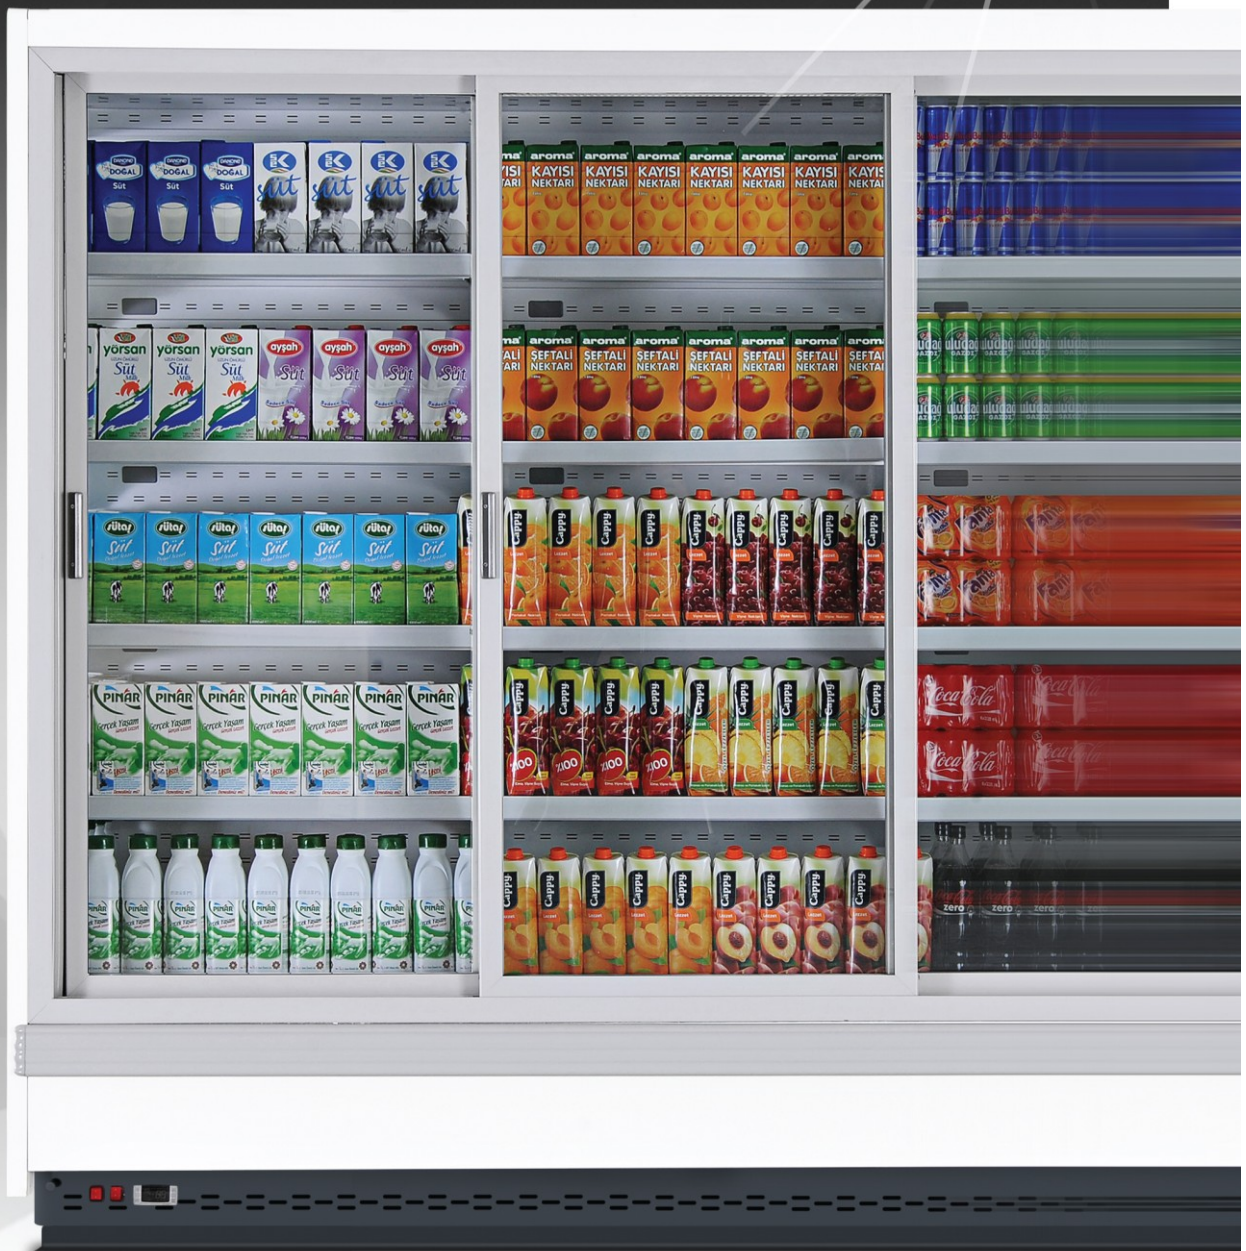

ONIX SLIDING

ONIX SLIDING

Crystal Sliding is an ideal unit which designed for display and sale of delicatessen, dairy products and meat, also comes with an optimal solution to reduce energy consumption utilizing sliding glass doors. Modern style closed sliding glass doors enhance product display and product temperature quality. EN

Grid front riser

Plexi front riser

Wire shelf

Plexi shelf divider

Grid shelf divider

Basin divider

Sliding door

Hook bar